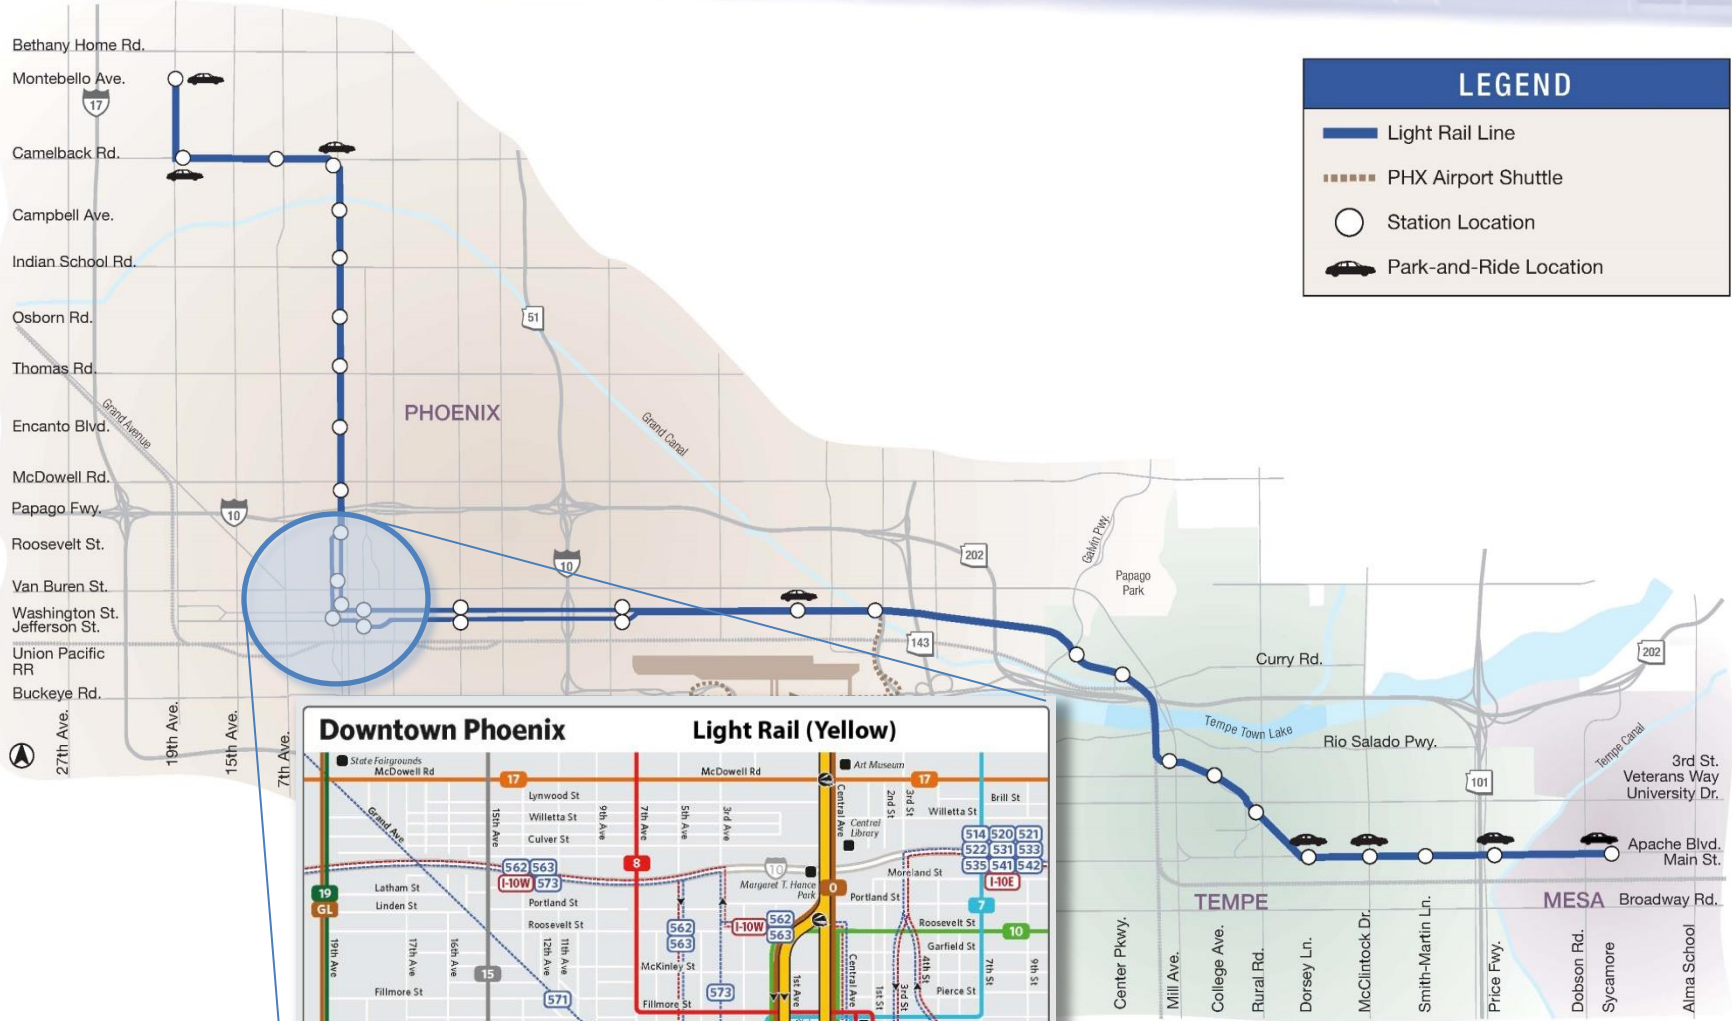

# LIGHT RAIL LINE

### LEGEND

- Light Rail Line
- - - PHX Airport Shuttle
- Station Location
- Park-and-Ride Location