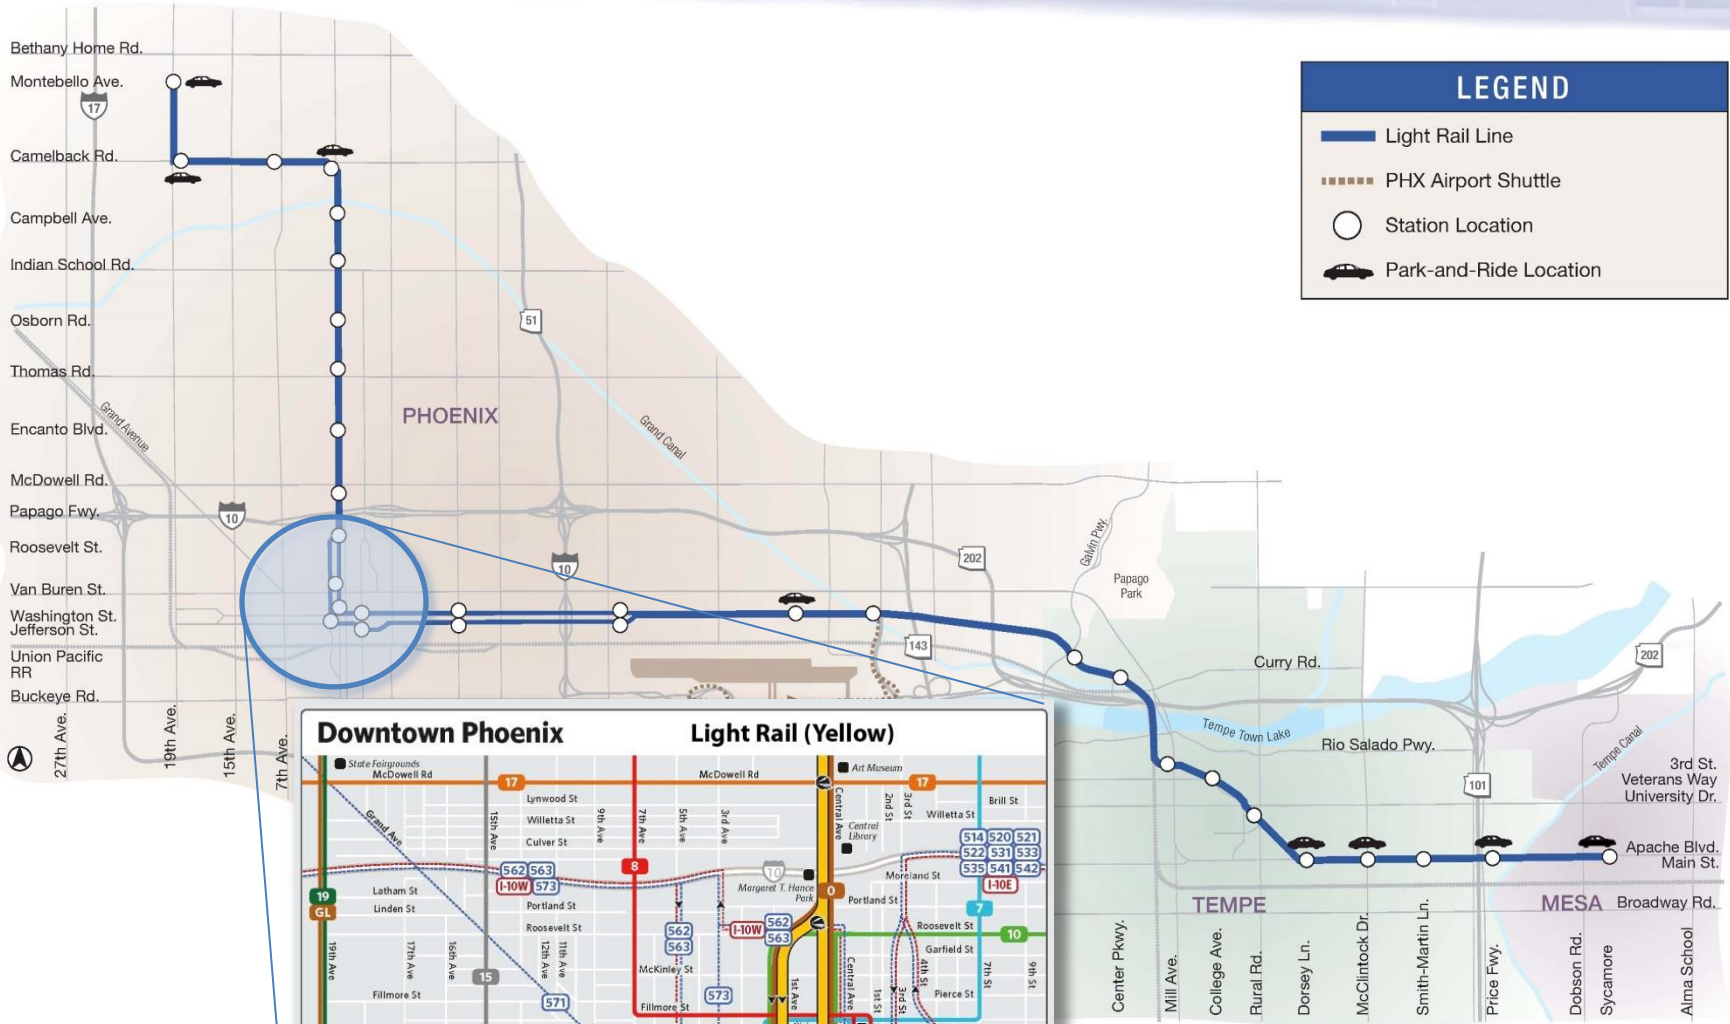

LIGHT RAIL LINE

LEGEND

- Light Rail Line
- - - PHX Airport Shuttle
- Station Location
- 🚗 Park-and-Ride Location